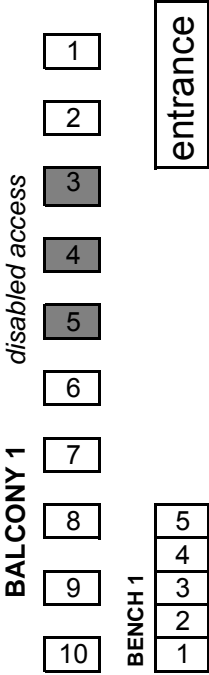

# NEW PLAYERS THEATRE SEATING PLAN

**Seating is raked. Balcony seats / benches have a slightly restricted view. If you require disabled access please speak to the Theatre admin - 020 7930 5868 (ext 202). X12 and K1 are ushers seats.**

The theatre bar and restaurant is open  
Mon - Fri  
12pm -2.30am and  
6pm -2.30am on  
Saturdays  
Open for special events on Sundays  
Theatre Number:  
**020 7930 5868**

<b>Total Capacity 273:</b>
Main stalls - A-X (244)
•Front stalls A-J (102)
•Rear stalls K-X (142)
Balconies - 19
Benches -10