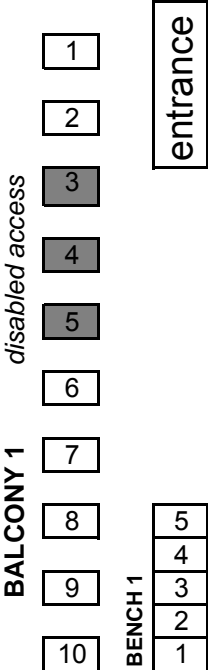

NEW PLAYERS THEATRE SEATING PLAN

Seating is raked. Balcony seats / benches have a slightly restricted view. If you require disabled access please speak to the Theatre admin - 020 7930 5868 (ext 202). X12 and K1 are ushers seats.

The theatre bar and restaurant is open
Mon - Fri
12pm -2.30am and
6pm -2.30am on
Saturdays
Open for special events on Sundays
Theatre Number:
020 7930 5868

Total Capacity 273:
Main stalls - A-X (244)
• Front stalls A-J (102)
• Rear stalls K-X (142)
Balconies - 19
Benches -10